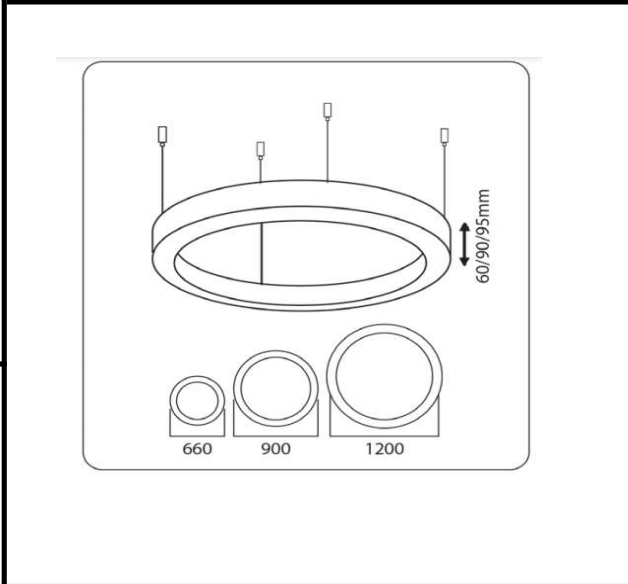

Sovitron Interior Pvt.Ltd.

<b>Model Name</b>	Jetta Ring Pendant /DLARJETDPD-50
<b>Description</b>	Architectural Light

Technical description	Image
-----------------------	-------

<b>Dimension</b>	Dia=900mm H=60/90/95mm
<b>Frame</b>	Aluminium
<b>Color Tempertaure</b>	5700K
<b>Power</b>	50W
<b>Total Luminous Flux</b>	4000 lm
<b>Efficacy</b>	80 lm/W
<b>IP rating</b>	50
<b>Color Rendering</b>	≥80
<b>Mounting</b>	Pendant
<b>Optics</b>	White Opal Diffuser
<b>Dimming</b>	NON-Dimmable
<b>Operating Voltage</b>	220-240 VAC
<b>Standard Lifetime</b>	L70 minimum at 50,000 burning hours

**Dimension diagram**

**Remarks:-**

**Address: Plot #7 Saroorpur-Nangla Industrial Area,Ballabgarh-Sohna Road,Faridabad-121005**  
**Email: info@sovitron.com**